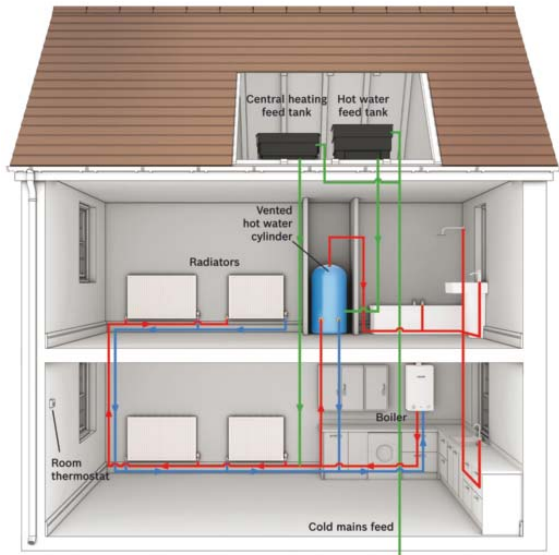

The Worcester Greenstar 12Ri - 24Ri

Our Greenstar Ri boiler is a compact, wall mounted boiler that is perfect for small and medium sized homes. It is also perfect for replacing a boiler in an existing traditional heating system. Small enough to be installed in a standard kitchen cupboard, the boiler can be used with our range of high efficiency Greenstore cylinders for a complete Worcester system solution for your home.

Why install a Greenstar Ri?

- Fits in a standard kitchen cupboard
- Simple boiler control
- Suitable for homes where the heating system includes a hot water storage cylinder
- Frost protection is also included, reducing frost risk if installed in a garage or loft
- Can be used with Greenskies solar panels for energy and cost savings

worcester-bosch.co.uk

**WORCESTER**
Bosch Group
Accredited Installer

Technical data

Model		12Ri	15Ri	18Ri	24Ri
Clearances	Above flue	30mm	30mm	30mm	30mm
	Sides	5mm	5mm	5mm	5mm
	Below	200mm	200mm	200mm	200mm
	Front	20mm*	20mm*	20mm*	20mm*
Output kW to central heating (CH)		4kW - 12kW	5kW - 15kW	6kW - 18kW	8kW - 24kW
ErP Seasonal space heating energy efficiency class		A / 91%	A / 91%	A / 91%	A / 92%
SAP efficiency - natural gas		88.8%	88.8%	88.8%	89.2%
CH temperature control		✓	✓	✓	✓
DHW temperature control		✓	✓	✓	✓

Boiler dimensions

The Greenstar Ri range will fit inside your wall-mounted kitchen cupboards.

Know your system

Regular boilers (sometimes known as traditional, conventional or heat only boilers) are ideally suited to homes that already have a traditional heating and hot water system which is linked to a separate hot water cylinder.