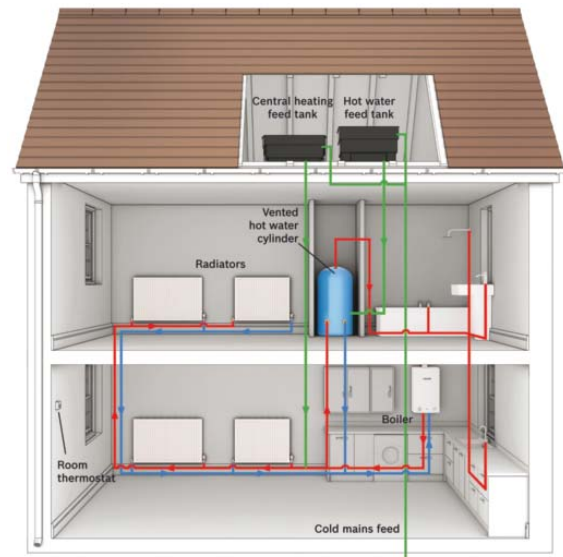

\*20mm from a removable cupboard door, 600mm from a fixed surface for servicing.  
Same clearances for ventilated and unventilated compartments.

## Boiler dimensions

The Greenstar CDi range is the perfect size to fit between your wall-mounted kitchen cupboards.